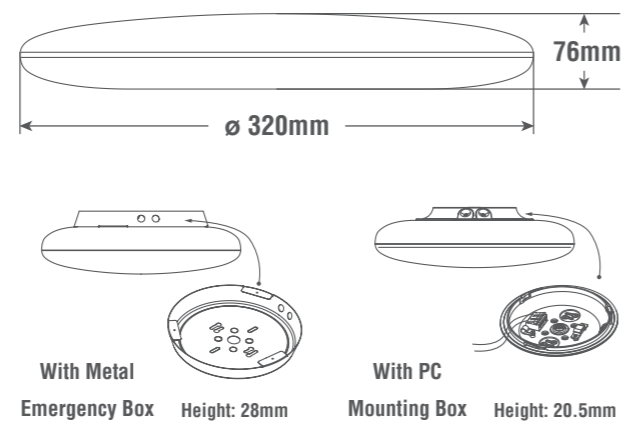

- Reserved BESA holes, Key holes • Cable entry from side and back  
• Through wiring from side to side
- IP54 water-proof • IK10 vandal-proof
- Optional selectable power
- Ceiling/wall mounted, or installed in suspension  
• PC Mounting box is optional, no need to open fixture
- Wide choice of intelligent functions, with/without Bluetooth, sensor, emergency, DALI, etc.

### Dimension